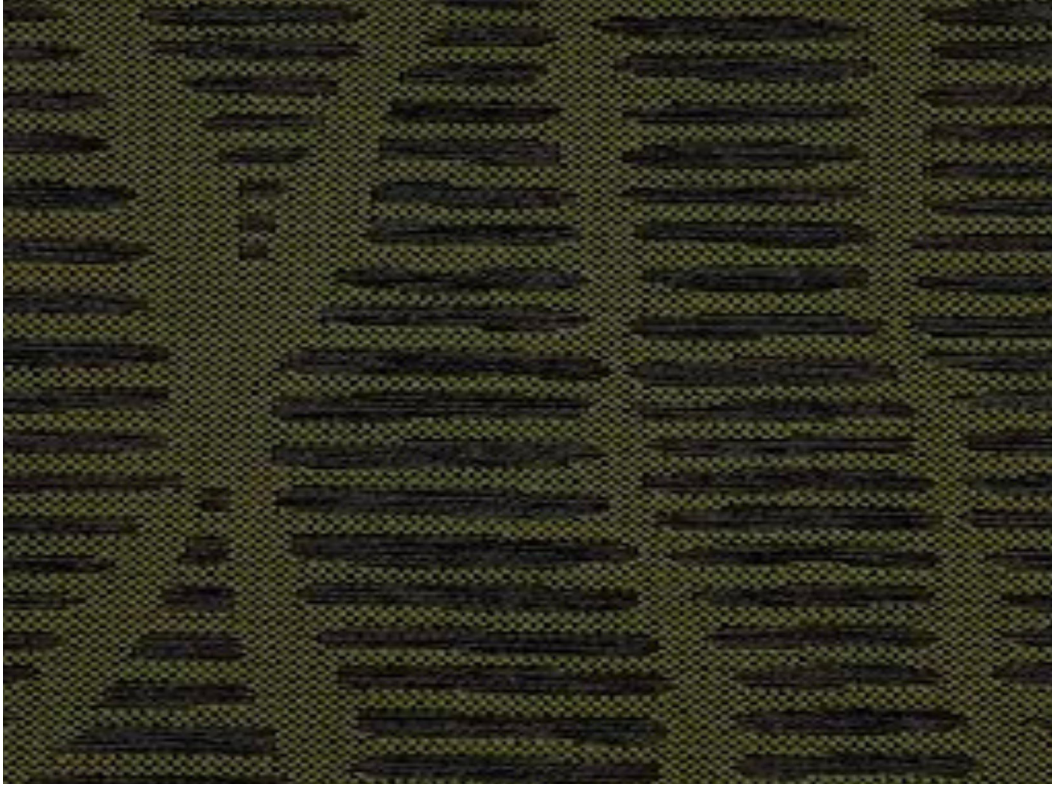

THREADS

by SOLÉ

VIOLA

COLOR: **Night**

CONTENT: 15% PL / 85% PP

WIDTH: 55"

REPEAT VERTICAL: None

REPEAT HORIZONTAL: None

USE: Outdoor Upholstery

CARE INSTRUCTIONS: 

MARTINDALE: 35000

THREADS

by SOLÉ

VIOLA

COLOR: **Persimmon**

CONTENT: 15% PL / 85% PP

VIOLA

COLOR: **Sea**

CONTENT: 15% PL / 85% PP

WIDTH: 55"

REPEAT VERTICAL: None

REPEAT HORIZONTAL: None

USE: Outdoor Upholstery

CARE INSTRUCTIONS: 

MARTINDALE: 35000

THREADS

by SOLÉ

VIOLA

COLOR: **Natural**

CONTENT: 15% PL / 85% PP

WIDTH: 55"

REPEAT VERTICAL: None