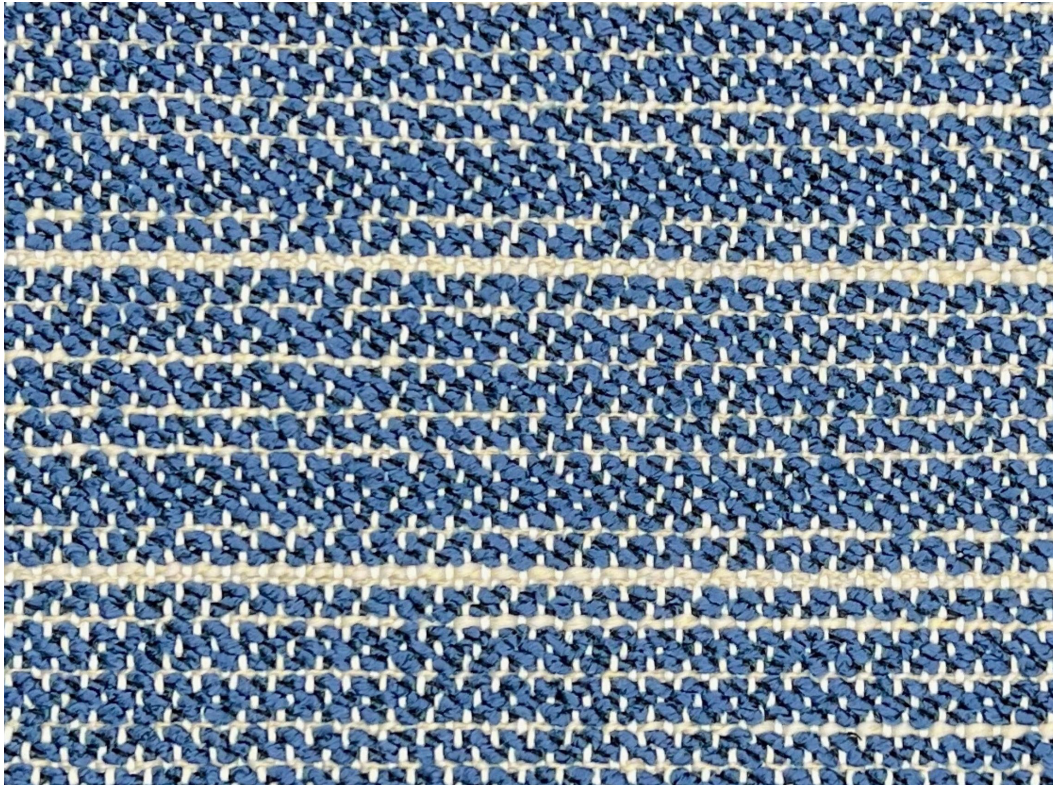

THREADS

by SOLÉ

ORTONA

COLOR: **Sun**

CONTENT: 100% POLYOLEFIN

WIDTH: 54"

REPEAT VERTICAL: None

REPEAT HORIZONTAL: None

USE: Upholstery

CARE INSTRUCTIONS: 

MARTINDALE: 30000

THREADS

by SOLÉ

ORTONA

COLOR: **Cream**

CONTENT: 100% POLYOLEFIN

ORTONA

COLOR: **Biege**

CONTENT: 100% POLYOLEFIN

WIDTH: 54"

REPEAT VERTICAL: None

REPEAT HORIZONTAL: None

USE: Upholstery

CARE INSTRUCTIONS: 

MARTINDALE: 30000

THREADS

by SOLÉ

ORTONA

COLOR: Indigo

CONTENT: 100% POLYOLEFIN

WIDTH: 54"

REPEAT VERTICAL: None