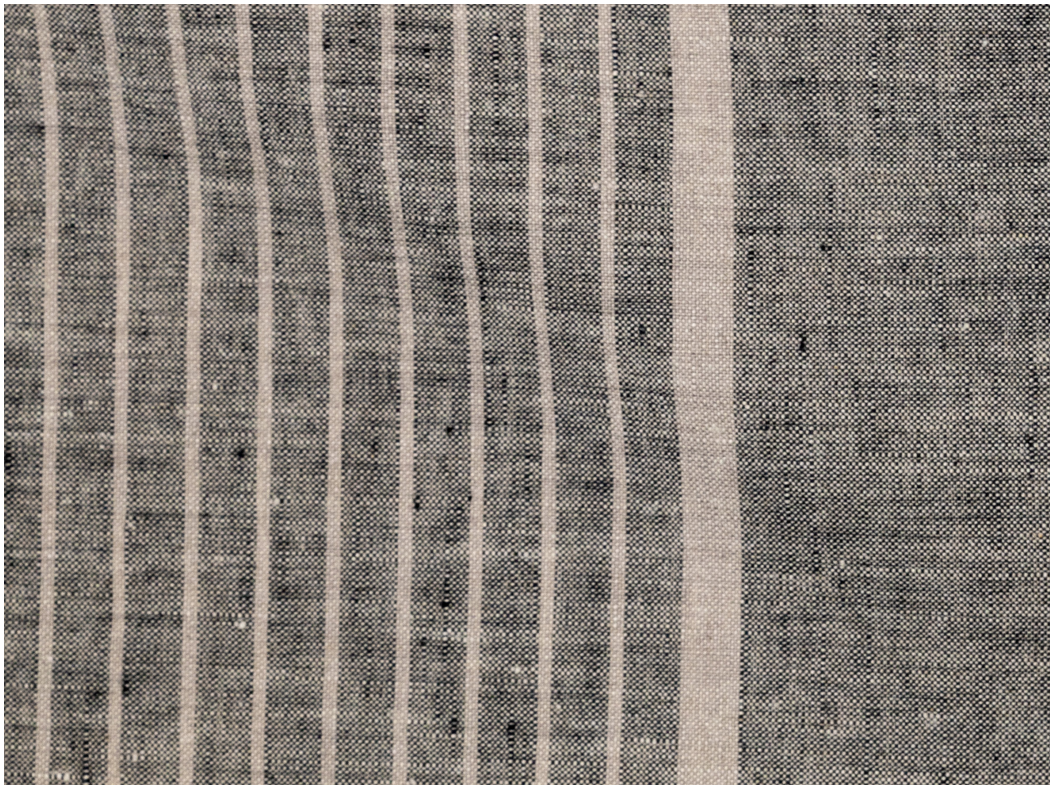

THREADS *by* SOLÉ

NEWPORT

COLOR: **Jetty**

CONTENT: 100% LINEN

WIDTH: 118"

REPEAT VERTICAL: None

REPEAT HORIZONTAL: None

USE: Window Coverings

REPEAT HORIZONTAL: None

USE: Window Coverings

CARE INSTRUCTIONS: 

THREADS

by SOLE

NEWPORT

COLOR: Pier

CONTENT: 100% LINEN

WIDTH: 118"

REPEAT VERTICAL: None

REPEAT HORIZONTAL: None

USE: Window Coverings

CARE INSTRUCTIONS: 

THREADS

by SOLÉ

NEWPORT

COLOR: **Night**

CONTENT: 100% LINEN

WIDTH: 118"

REPEAT VERTICAL: None

REPEAT HORIZONTAL: None

USE: Window Coverings

CARE INSTRUCTIONS: 