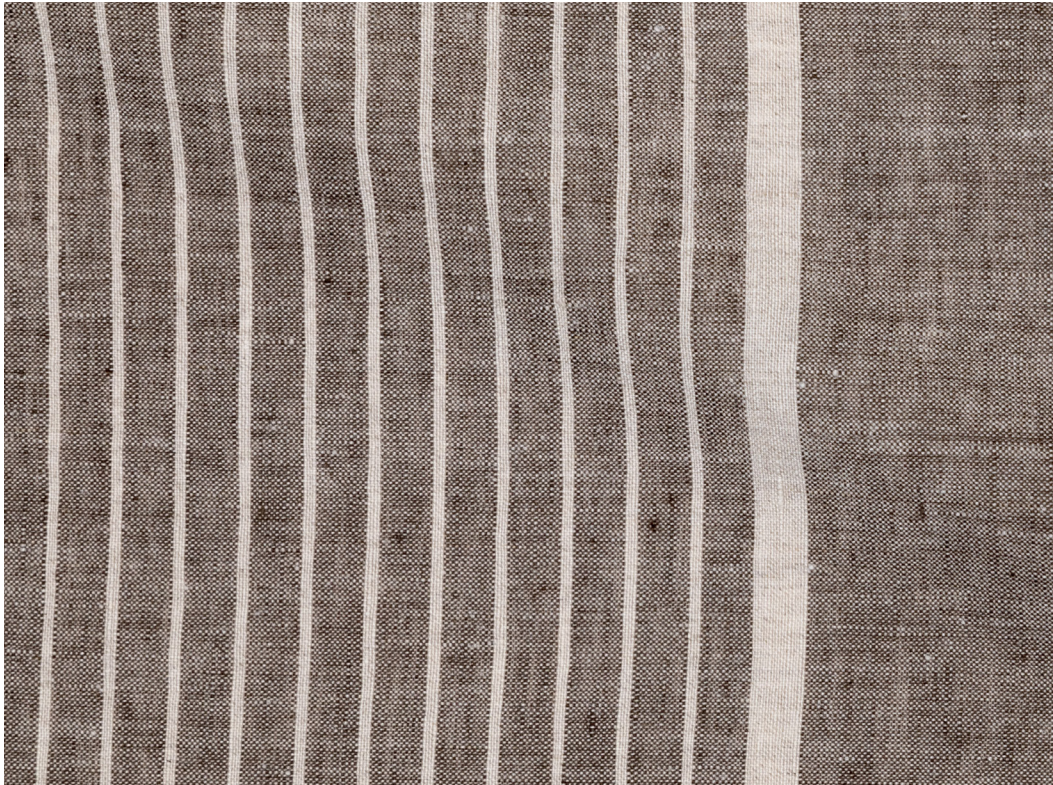

THREADS *by* SOLÉ

NEWPORT

COLOR: **Jetty**

CONTENT: 100% LINEN

WIDTH: 118"

REPEAT VERTICAL: None

REPEAT HORIZONTAL: None

USE: Window Coverings

CARE INSTRUCTIONS: 

THREADS

by SOLÉ

NEWPORT

COLOR: **Fog**

CONTENT: 100% LINEN

WIDTH: 118"

REPEAT VERTICAL: None

REPEAT HORIZONTAL: None

USE: Window Coverings

CARE INSTRUCTIONS: 

THREADS

by SOLE

NEWPORT

COLOR: Pier

CONTENT: 100% LINEN

WIDTH: 118"

REPEAT VERTICAL: None

REPEAT HORIZONTAL: None

USE: Window Coverings

CARE INSTRUCTIONS: 

THREADS

by SOLÉ

NEWPORT