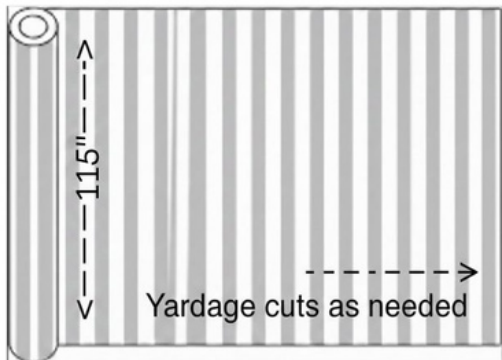

## MYKONOS

Mykonos features delicate stripes against a crisp background. Available in two refined hues, it gently filters light, creating soft and inviting interiors.

CONTENT: 100% LI

WIDTH: 115"

REPEAT: 2.5" Vertical