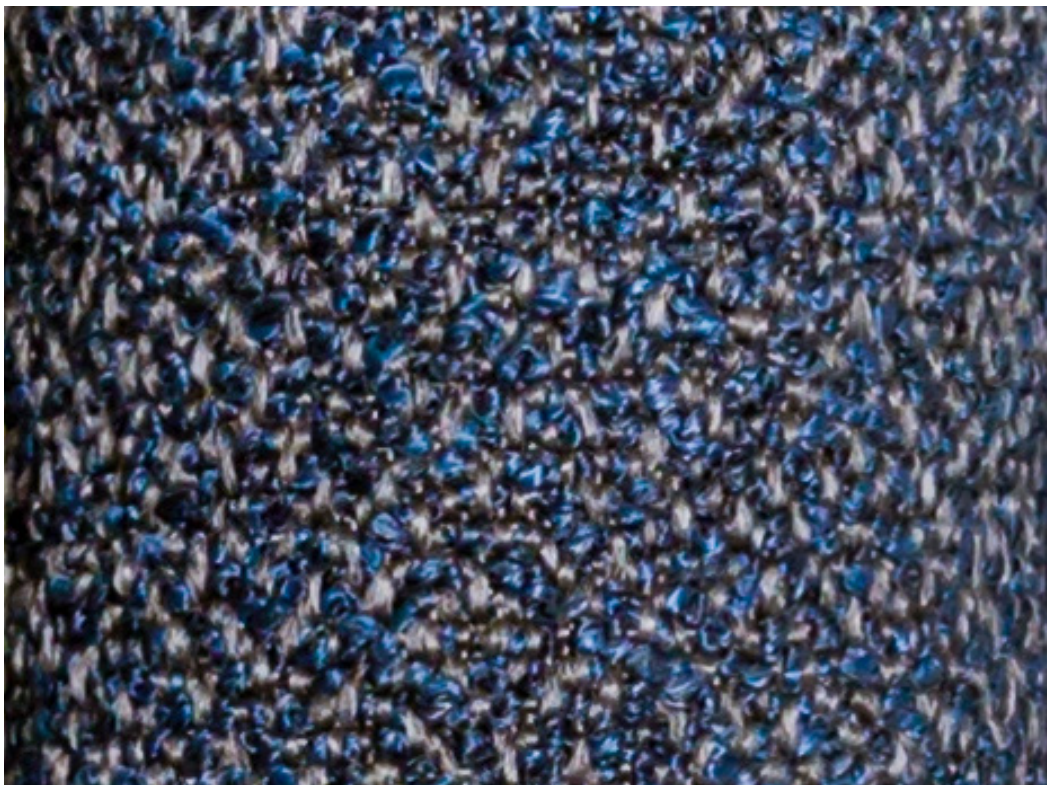

# THREADS

by SOLÉ

---

**MIA**

COLOR: **Sea**

CONTENT: 12% PI / 88% PP

WIDTH: 55"

REPEAT VERTICAL: None