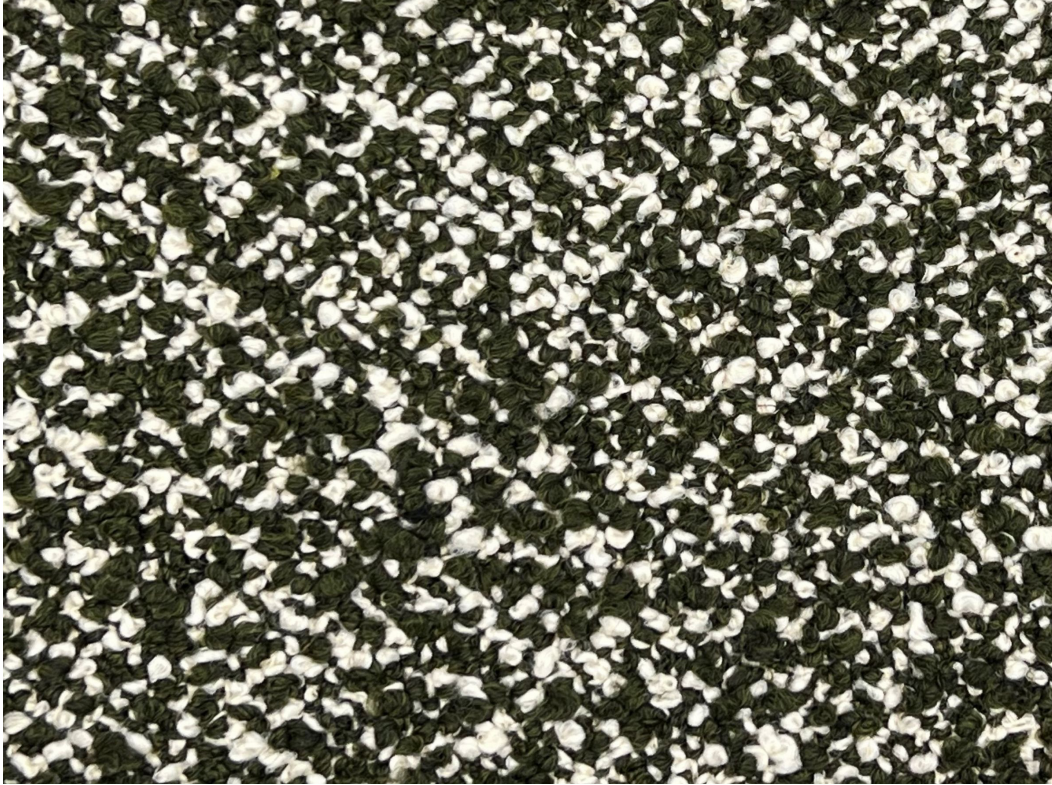

THREADS

by SOLÉ

MAIRA

COLOR: **Olive**

CONTENT: 37% PC / 28% WV / 22% PL / 13% CO

WIDTH: 55"

REPEAT VERTICAL: None

REPEAT HORIZONTAL: None

USE: Upholstery

CARE INSTRUCTIONS: 

MARTINDALE: 100000

THREADS

by SOLÉ

MAIRA

COLOR: **Snow**

CONTENT: 37% PC / 28% WV / 22% PL / 13% CO

WIDTH: 55"

REPEAT VERTICAL: None

REPEAT HORIZONTAL: None

USE: Upholstery

CARE INSTRUCTIONS: 

MARTINDALE: 100000

THREADS

by SOLÉ

MARTINDALE: 100000

THREADS

by SOLÉ

MAIRA

COLOR: **Vintage**

CONTENT: 37% PC / 28% WV / 22% PL / 13% CO

WIDTH: 55"

REPEAT VERTICAL: None