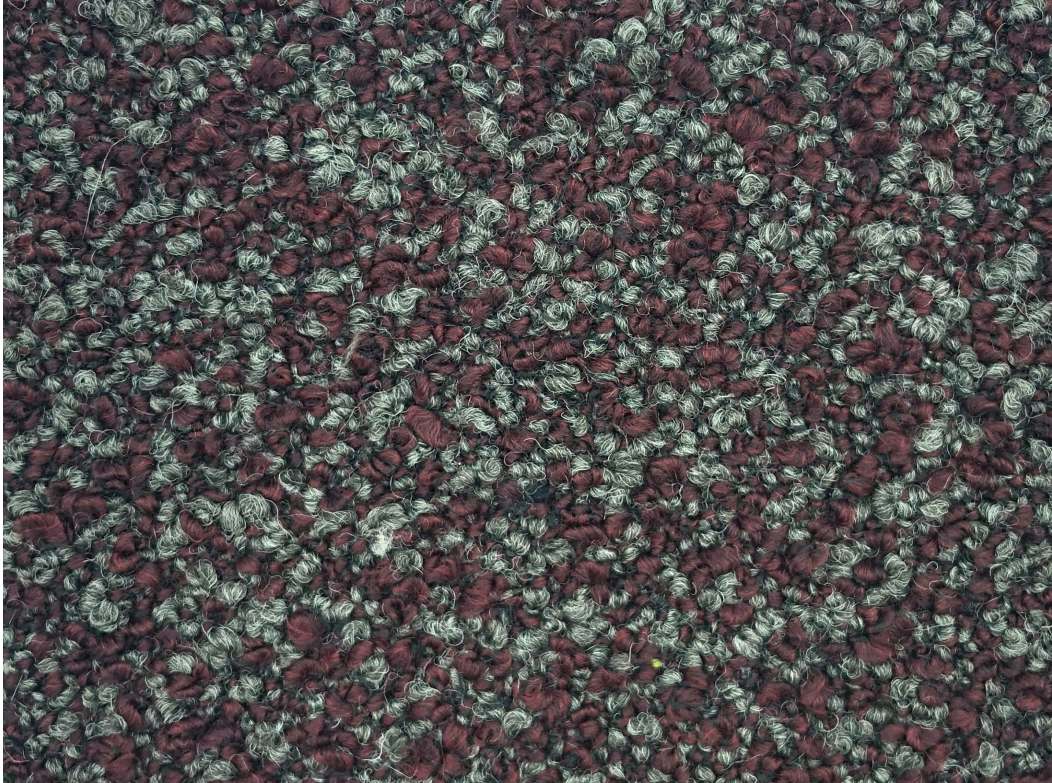

USE: Upholstery

CARE INSTRUCTIONS: 

MARTINDALE: 100000

THREADS

by SOLÉ

MAIRA

COLOR: **Snow**

CONTENT: 37% PC / 28% WV / 22% PL / 13% CO

MARTINDALE: 100000

THREADS

by SOLÉ

MAIRA

COLOR: **Vintage**

CONTENT: 37% PC / 28% WV / 22% PL / 13% CO

WIDTH: 55"

REPEAT VERTICAL: None

REPEAT HORIZONTAL: None

USE: Upholstery

CARE INSTRUCTIONS: 

MARTINDALE: 100000

THREADS

by SOLÉ

MAIRA

COLOR: **Pinot**

CONTENT: 37% PC / 28% WV / 22% PL / 13% CO

WIDTH: 55"

REPEAT VERTICAL: None

REPEAT HORIZONTAL: None

USE: Upholstery

CARE INSTRUCTIONS: 

MARTINDALE: 100000