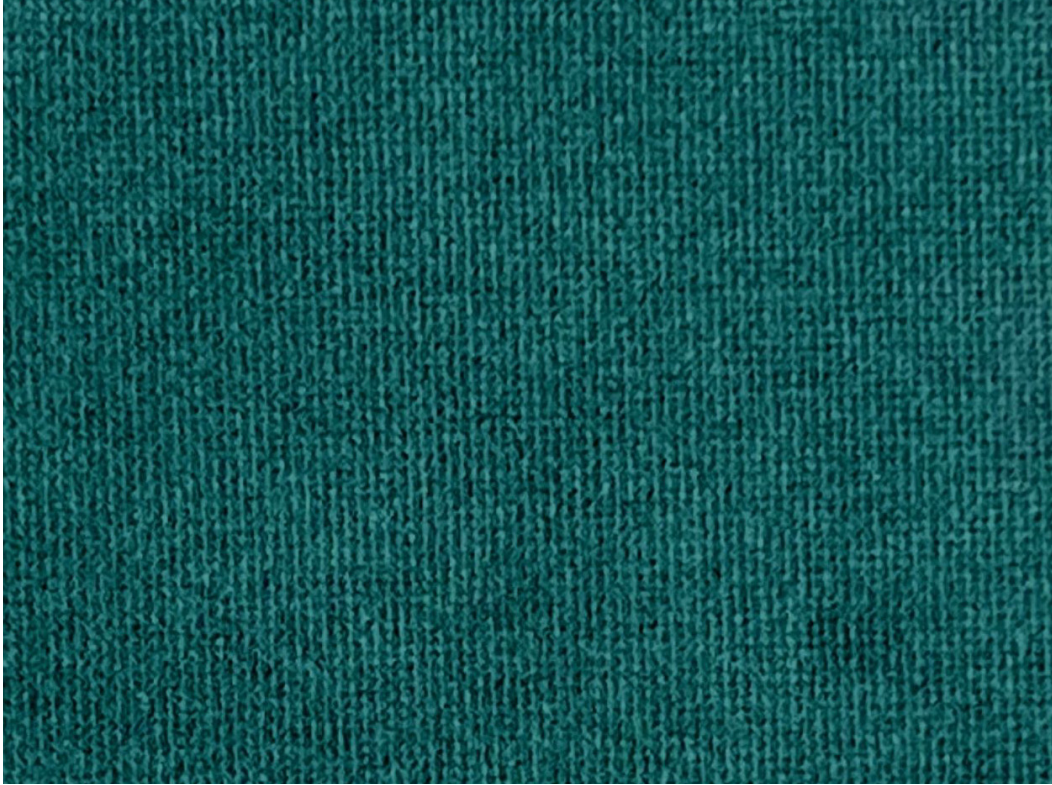

THREADS

by SOLÉ

KEIRA

COLOR: **Olive**

CONTENT: 100% CO

WIDTH: 55"

REPEAT VERTICAL: None

REPEAT HORIZONTAL: None

USE: Upholstery

CARE INSTRUCTIONS: 

MARTINDALE: 110000

THREADS

by SOLÉ

KEIRA

COLOR: Sun

CONTENT: 100% CO

KEIRA

COLOR: **Love**

CONTENT: 100% CO

WIDTH: 55"

REPEAT VERTICAL: None

REPEAT HORIZONTAL: None

USE: Upholstery

CARE INSTRUCTIONS: 

MARTINDALE: 110000

THREADS

by SOLÉ

KEIRA

COLOR: **Sea**

CONTENT: 100% CO

WIDTH: 55"

REPEAT VERTICAL: None