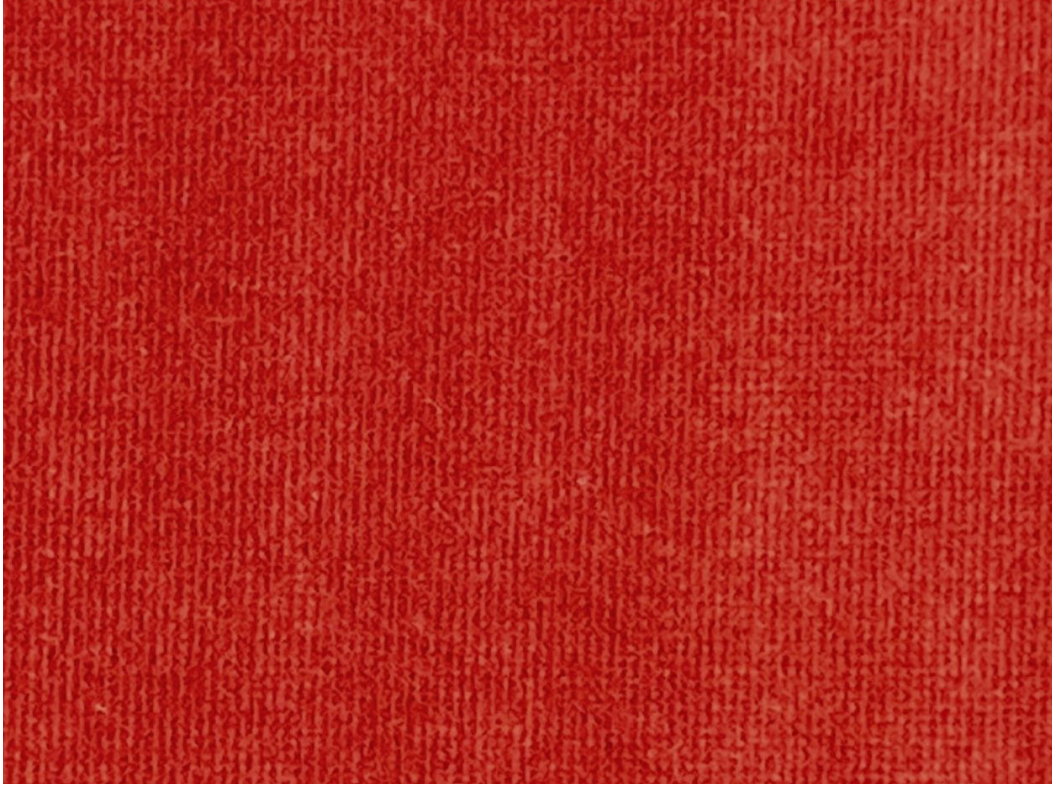

THREADS

by SOLÉ

KEIRA

COLOR: **Olive**

CONTENT: 100% CO

WIDTH: 55"

REPEAT VERTICAL: None

REPEAT HORIZONTAL: None

USE: Upholstery

CARE INSTRUCTIONS: 

MARTINDALE: 110000

THREADS

by SOLÉ

KEIRA

COLOR: Sun

CONTENT: 100% CO

KEIRA

COLOR: **Love**

CONTENT: 100% CO

WIDTH: 55"

REPEAT VERTICAL: None

REPEAT HORIZONTAL: None

USE: Upholstery

CARE INSTRUCTIONS: 