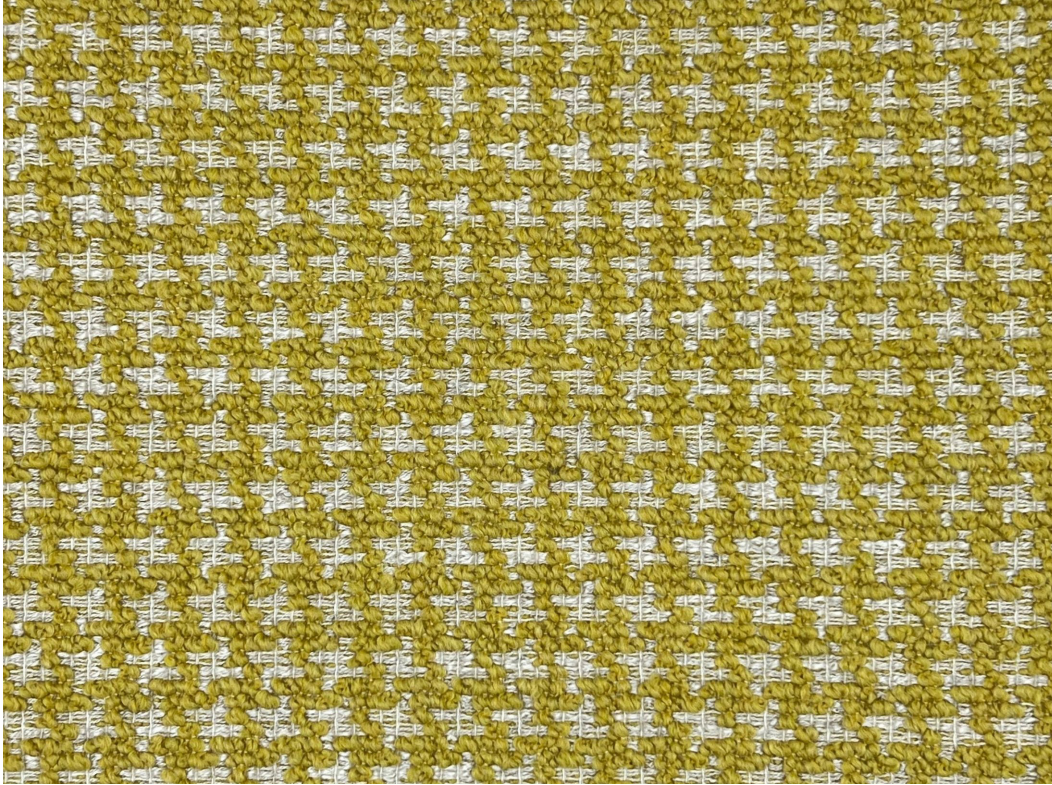

THREADS *by* SOLÉ

DANIELA

COLOR: **Sun**

CONTENT: 22% PC / 22% WO / 22% PL / 13% CO /
14% VI / 7% LI

WIDTH: 55"

REPEAT VERTICAL: None

REPEAT HORIZONTAL: None

USE: Upholstery

CARE INSTRUCTIONS: 

MARTINDALE: 30000

THREADS

by SOLÉ

DANIELA

COLOR: **Vintage**

CONTENT: 22% PC / 22% WO / 22% PL / 13% CO /
14% VI / 7% LI

WIDTH: 55"

THREADS

by SOLÉ

DANIELA

COLOR: **Chestnut**

CONTENT: 22% PC / 22% WO / 22% PL / 13% CO /
14% VI / 7% LI

WIDTH: 55"

REPEAT VERTICAL: None

REPEAT HORIZONTAL: None

USE: Upholstery

CARE INSTRUCTIONS: 

MARTINDALE: 30000

THREADS

by SOLÉ

DANIELA

COLOR: **Sea**

CONTENT: 22% PC / 22% WO / 22% PL / 13% CO /
14% VI / 7% LI