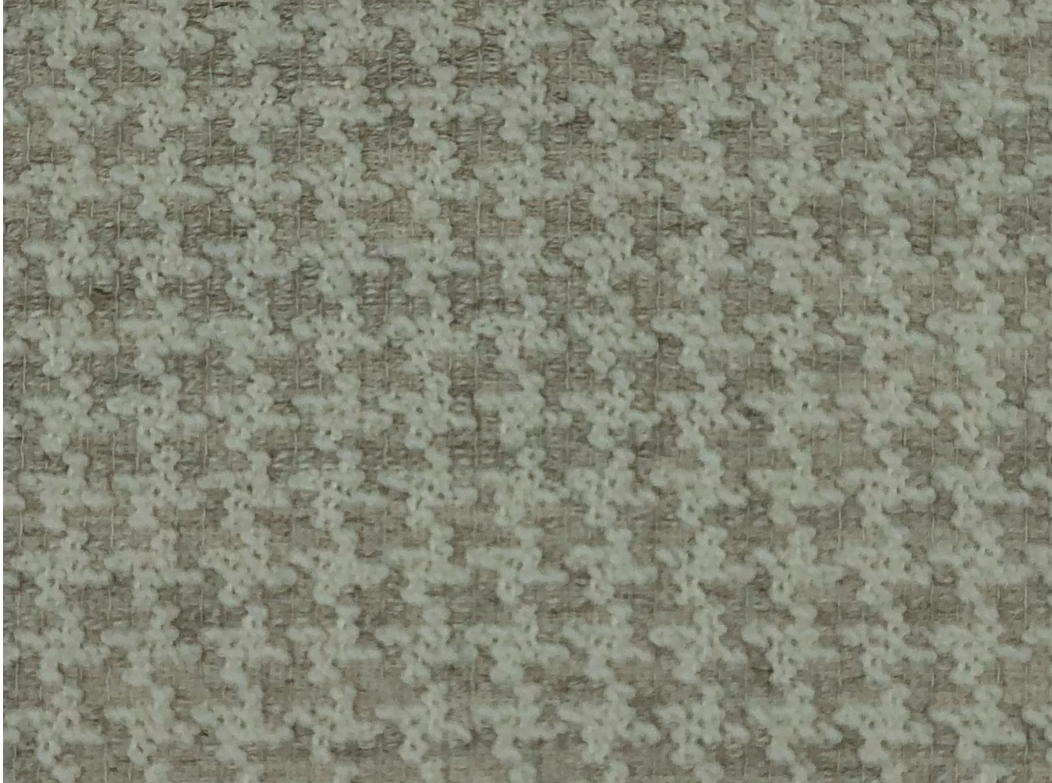

THREADS

by SOLÉ

DANIELA

COLOR: **Snow**

CONTENT: 22% PC / 22% WO / 22% PL / 13% CO /
14% VI / 7% LI

WIDTH: 55"

REPEAT VERTICAL: None

REPEAT HORIZONTAL: None

USE: Upholstery

CARE INSTRUCTIONS:

MARTINDALE: 30000