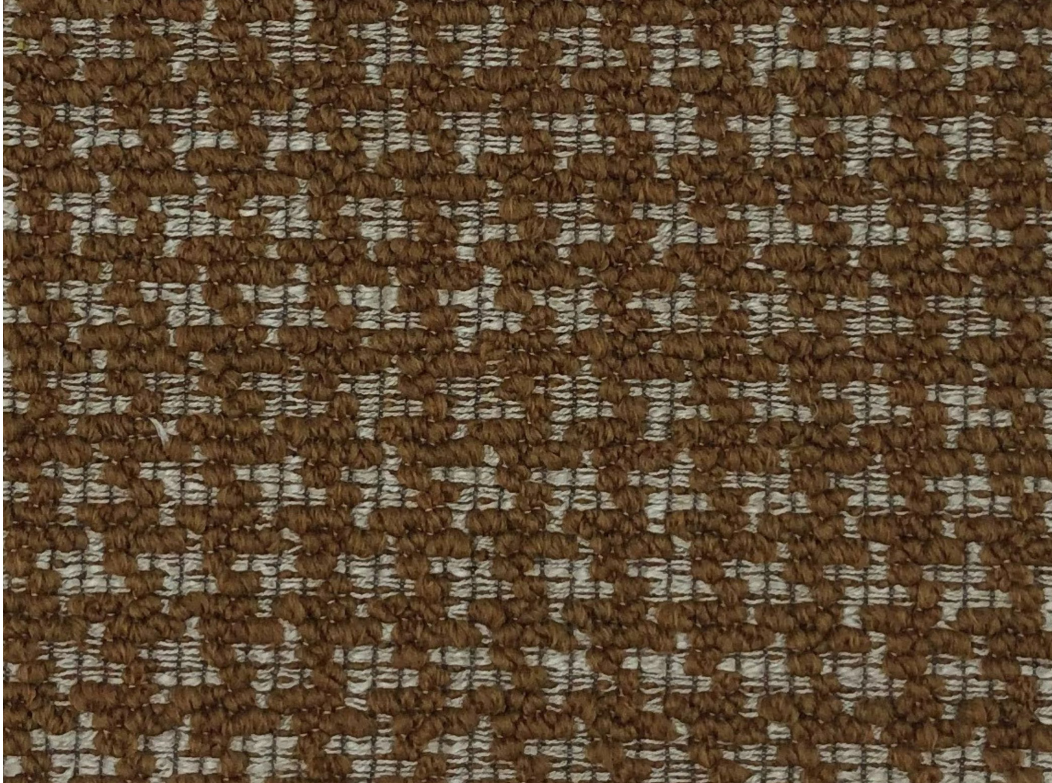

THREADS *by* SOLÉ

DANIELA

COLOR: **Sun**

CONTENT: 22% PC / 22% WO / 22% PL / 13% CO /
14% VI / 7% LI

WIDTH: 55"

REPEAT VERTICAL: None

REPEAT HORIZONTAL: None

USE: Upholstery

CARE INSTRUCTIONS: 

MARTINDALE: 30000

THREADS

by SOLÉ

DANIELA

COLOR: **Vintage**

CONTENT: 22% PC / 22% WO / 22% PL / 13% CO /
14% VI / 7% LI

WIDTH: 55"

COLOR: **Snow**

CONTENT: 22% PC / 22% WO / 22% PL / 13% CO /
14% VI / 7% LI

WIDTH: 55"

REPEAT VERTICAL: None

REPEAT HORIZONTAL: None

USE: Upholstery

CARE INSTRUCTIONS: 

MARTINDALE: 30000

THREADS

by SOLÉ

DANIELA

COLOR: **Chestnut**

CONTENT: 22% PC / 22% WO / 22% PL / 13% CO /
14% VI / 7% LI

WIDTH: 55"

REPEAT VERTICAL: None

REPEAT HORIZONTAL: None