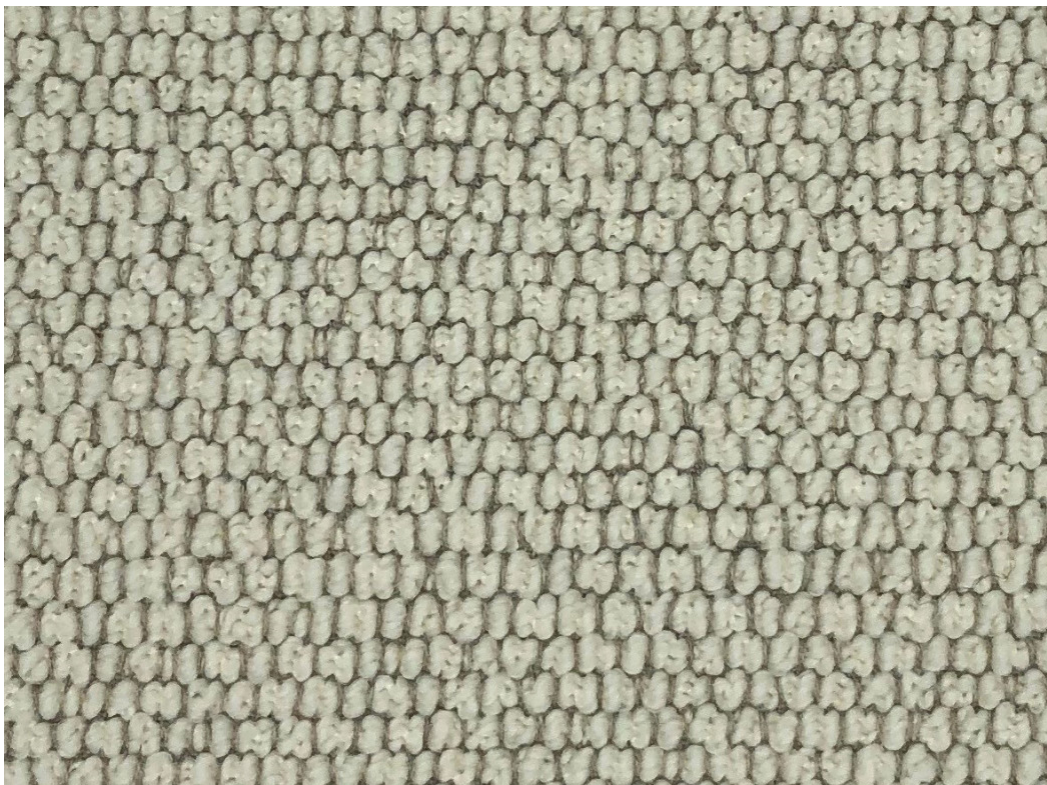

THREADS

by SOLÉ

PISA

COLOR: **Cream**

CONTENT: 31% LI / 38% PA / 31% WV

WIDTH: 57"

REPEAT VERTICAL: None

REPEAT HORIZONTAL: None

USE: Upholstery

CARE INSTRUCTIONS: 

MARTINDALE: 30000